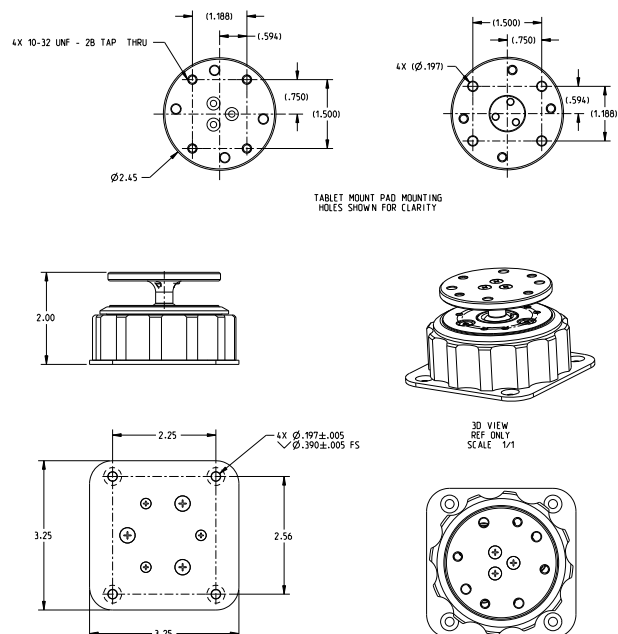

PRODUCT SPECIFICATIONS

CONNECT WITH US TODAY

See CarlisleIT's line of **Structures** products at:
CarlisleIT.com/products/structures

(+1) 904-494-0549
Sales@CarlisleIT.com